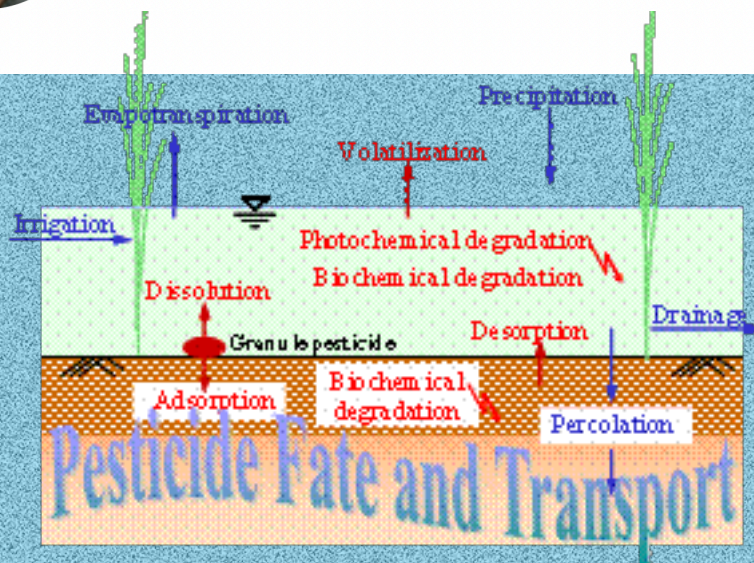

ON-LINE SPEECH

Hirozumi Watanabe

PhD · Tokyo University of Agriculture and Technology
Japan

Title: Monitoring and modeling for pesticide fate and transport in paddy field.

Date: 8th June (Wednesday)

Time: 13:10~15:00